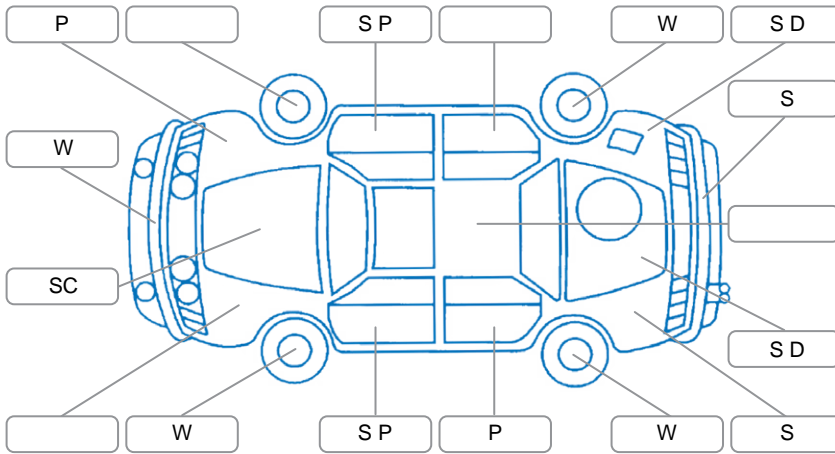

Report ID:	28,158,424	Version:	1
Created:	03 May 2026		

Make:	Volvo	Model:	V60
Body Style:	SUV	Year:	2012
Rego No.:	NHY776	Rego Expiry:	09 Sep 2026
WoF Expiry:	24 Feb 2026	Odometer:	161,401 Kms
Good No.:	28158424	VIN:	YV1FW485BC1045000
Next Service:	167800	Service History:	No

Key
 S = Scratch R = Rust C = Crack * = Decals W = Significant scuffs
 D = Dent PT = Paint defect P = Pin dent SC = Stone Chips

Note: some defects and blemishes may not be displayed in the diagram

Body Inspection Comments