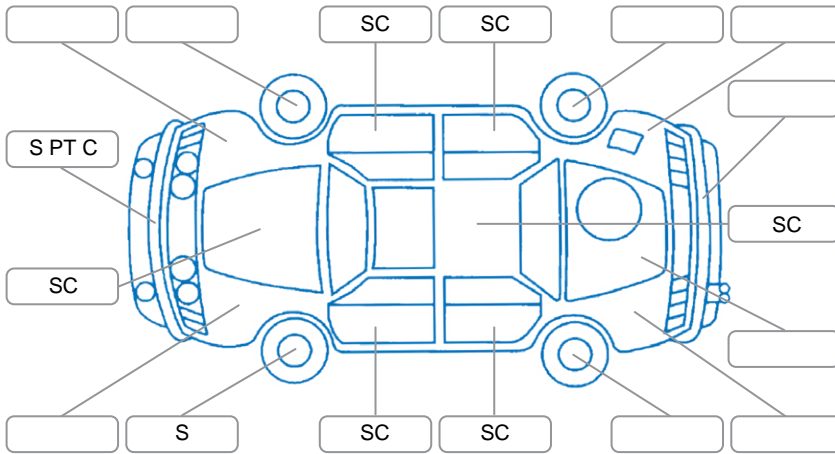

Report ID:	28,158,385	Version:	1
Created:	04 May 2026		

Make:	Toyota	Model:	C-HR
Body Style:	Wagon	Year:	2018
Rego No.:	QEM592	Rego Expiry:	16 May 2026
WoF Expiry:	28 Jan 2027	Odometer:	132,250 Kms
Good No.:	28158385	VIN:	7AT0H663X23104828
Next Service:	unknown	Service History:	No

Key
 S = Scratch R = Rust C = Crack * = Decals W = Significant scuffs
 D = Dent PT = Paint defect P = Pin dent SC = Stone Chips

Note: some defects and blemishes may not be displayed in the diagram

Body Inspection Comments

Conditions During Body Inspection: Wet

Under Carriage and Under Bonnet Inspection Comments

Interior Comments

Seats:	Good
Carpets:	Good
Panels:	Cargo tray damaged.
Dashboard:	Good

General Comments

2WD hybrid C-HR.