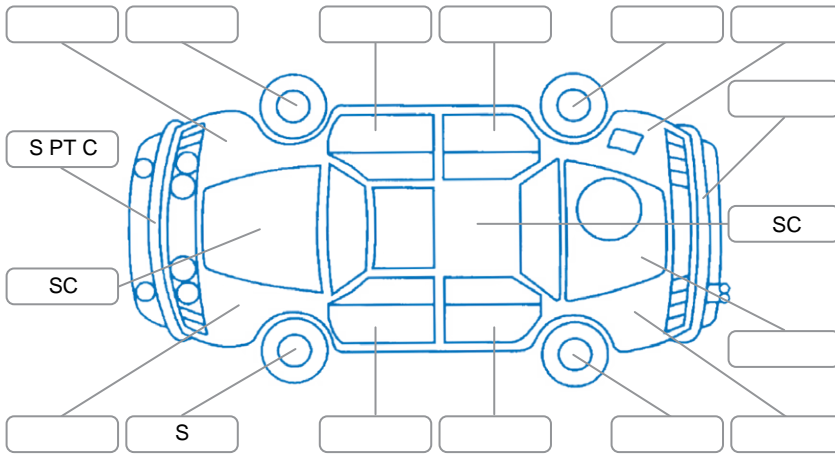

Report ID:	28,158,385	Version:	4
Created:	29 May 2026		

Make:	Toyota	Model:	C-HR
Body Style:	Wagon	Year:	2018
Rego No.:	QEM592	Rego Expiry:	28 Aug 2026
WoF Expiry:	28 Jan 2027	Odometer:	132,260 Kms
Good No.:	28158385	VIN:	7AT0H663X23104828
Next Service:	142,439 kms	Service History:	No

**Key**  
 S = Scratch    R = Rust    C = Crack    \* = Decals    W = Significant scuffs  
 D = Dent    PT = Paint defect    P = Pin dent    SC = Stone Chips

Note: some defects and blemishes may not be displayed in the diagram