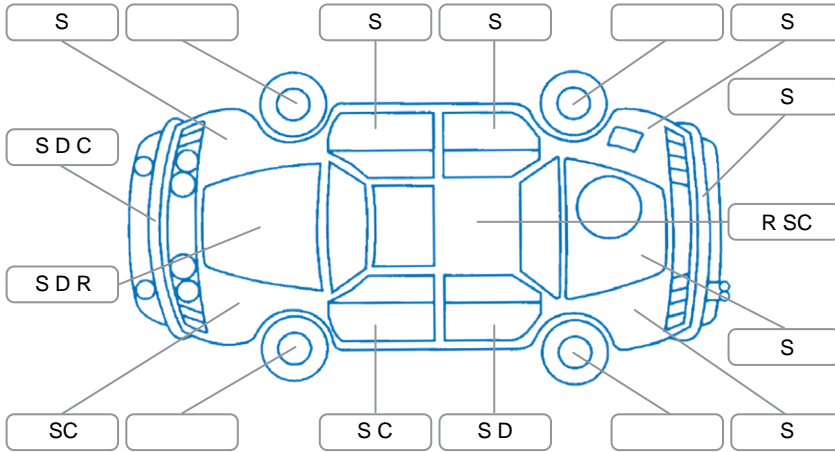

Report ID:	28,158,371	Version:	1
Created:	03 May 2026		

Make:	Mazda	Model:	Bt-50
Body Style:	Utility	Year:	2019
Rego No.:	MHD688	Rego Expiry:	05 Sep 2026
WoF Expiry:	04 Dec 2026	Odometer:	1 Kms
Good No.:	28158371	VIN:	MMOUR0YG100973992
Next Service:	127542	Service History:	Yes

Key

S = Scratch R = Rust C = Crack * = Decals W = Significant scuffs
 D = Dent PT = Paint defect P = Pin dent SC = Stone Chips

Note: some defects and blemishes may not be displayed in the diagram

Body Inspection Comments

Engine oil leak,steering rack leak,

Interior Comments

Seats:	driver seat torn,
Carpets:	Average
Panels:	Average
Dashboard:	Average

General Comments

Engine light on intermittent misfire ,

Road Conditions During Test Drive	Dry
Engine Timing Mechanism	Timing Chain
Evidence of Cam Belt Replacement	<input type="checkbox"/> Yes <input type="checkbox"/> No Kms
Inspected by:	Curshey Accad
Published by:	Curshey Accad
Inspection Date:	03 May 2026