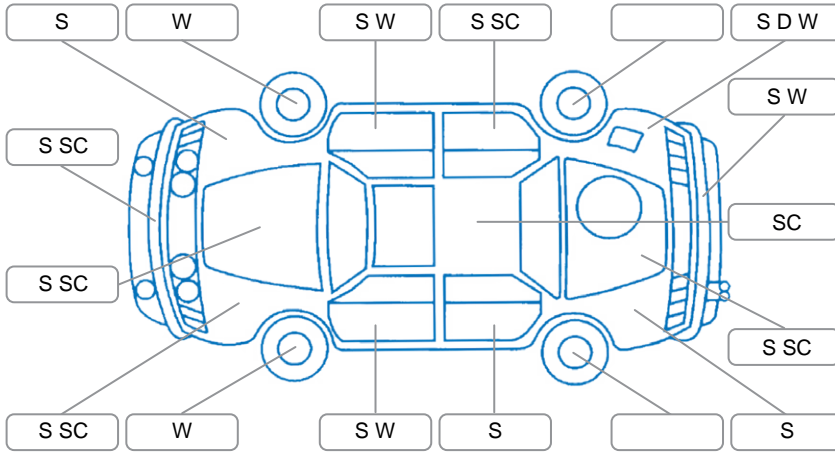

Report ID:	28,158,363	Version:	1
Created:	04 May 2026		

Make:	Peugeot	Model:	308
Body Style:	Hatchback	Year:	2013
Rego No.:	NGR75	Rego Expiry:	24 Jul 2026
WoF Expiry:	27 Oct 2026	Odometer:	92,499 Kms
Good No.:	28158363	VIN:	VF34C5FVACS251865
Next Service:	99,000km	Service History:	No

Key

S = Scratch R = Rust C = Crack * = Decals W = Significant scuffs
 D = Dent PT = Paint defect P = Pin dent SC = Stone Chips

Note: some defects and blemishes may not be displayed in the diagram

Body Inspection Comments

Windscreen stone chips

Conditions During Body Inspection

Dry

Under Carriage and Under Bonnet Inspection Comments

Engine oil leak
 Front wheel drive

Interior Comments

Seats:	Good
Carpets:	Good
Panels:	Good
Dashboard:	Good