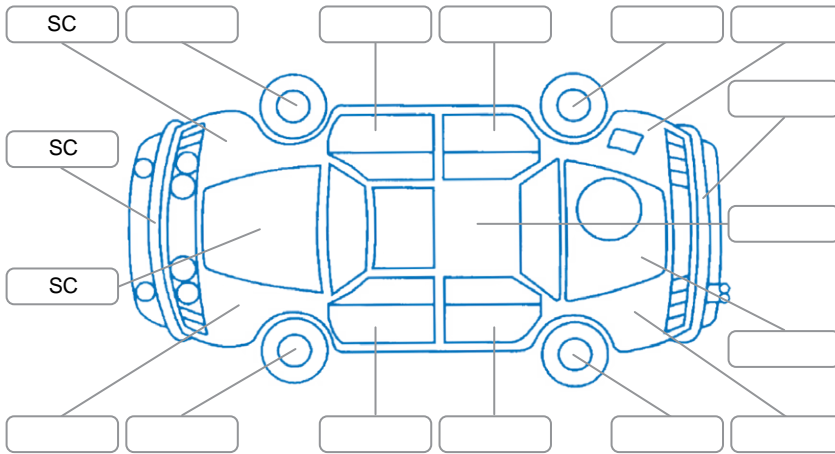

Report ID:	28,158,344	Version:	2
Created:	15 May 2026		

Make:	Ford	Model:	Ranger
Body Style:	Utility	Year:	2023
Rego No.:	PUK749	Rego Expiry:	26 Sep 2026
WoF Expiry:	27 Mar 2027	Odometer:	81,603 Kms
Good No.:	28158344	VIN:	MNACMFF60NW263642
Next Service:	91000	Service History:	Yes

Key
 S = Scratch R = Rust C = Crack * = Decals W = Significant scuffs
 D = Dent PT = Paint defect P = Pin dent SC = Stone Chips

Note: some defects and blemishes may not be displayed in the diagram

Body Inspection Comments

Rear tyre treads damaged

Conditions During Body Inspection Dry

Under Carriage and Under Bonnet Inspection Comments

Interior Comments

Seats:	Good
Carpets:	Good
Panels:	Good
Dashboard:	Good

General Comments

Road Conditions During Test Drive	Dry	
Engine Timing Mechanism	Cambelt	
Evidence of Cam Belt Replacement	<input type="checkbox"/> Yes	<input checked="" type="checkbox"/> No
Inspected by:	Greg Morgan	
Published by:	Francois Kleyn	
Inspection Date:	05 May 2026	