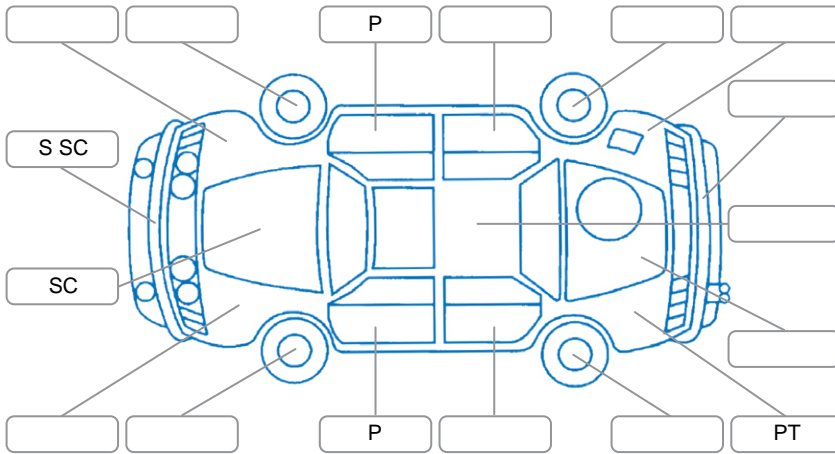

Key
 S = Scratch R = Rust C = Crack * = Decals W = Significant scuffs
 D = Dent PT = Paint defect P = Pin dent SC = Stone Chips

Note: some defects and blemishes may not be displayed in the diagram

Body Inspection Comments

Conditions During Body Inspection: Dry

Under Carriage and Under Bonnet Inspection Comments

Major oil leaks.

Interior Comments

Seats:	Good
Carpets:	Good
Panels:	Good
Dashboard:	Good

General Comments

R/L window not working.
 F/L park light out.