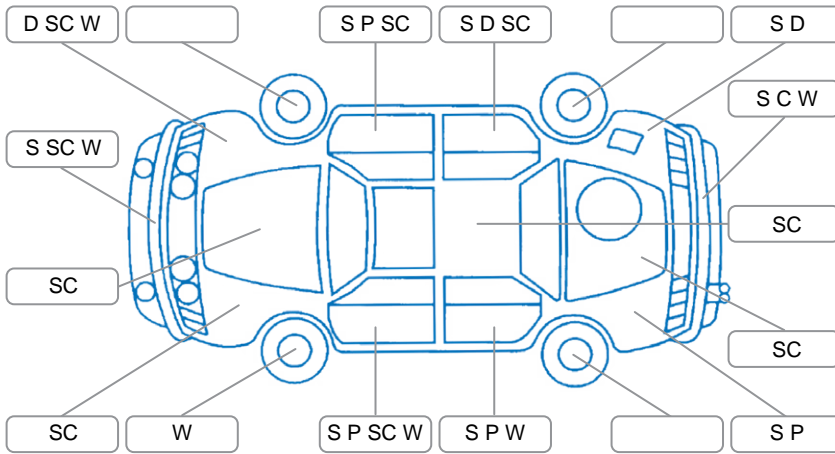

Report ID:	28,158,196	Version:	1
Created:	04 May 2026		

Make:	Hyundai	Model:	Santa FE
Body Style:	SUV	Year:	2004
Rego No.:	CJF504	Rego Expiry:	19 Jun 2026
WoF Expiry:	09 Dec 2026	Odometer:	254,131 Kms
Good No.:	28158196	VIN:	KMHSB81DR4U847170
Next Service:	222,100 kms	Service History:	No

Key
 S = Scratch R = Rust C = Crack * = Decals W = Significant scuffs
 D = Dent PT = Paint defect P = Pin dent SC = Stone Chips

Note: some defects and blemishes may not be displayed in the diagram

Body Inspection Comments

Chips in windscreen, left wing mirror scuffed,
 Right wing mirror scuffed,

Conditions During Body Inspection Dry

Under Carriage and Under Bonnet Inspection Comments

Oil burning smell, whine in transmission
 Oil leaks engine and transmission