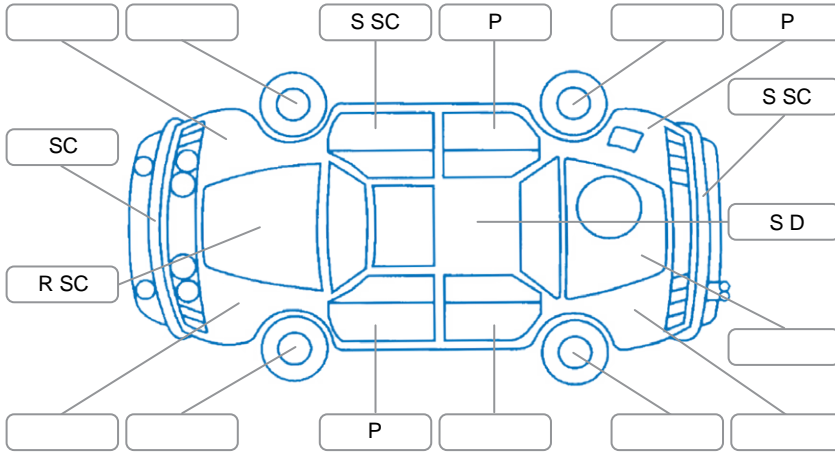

Key

S = Scratch R = Rust C = Crack * = Decals W = Significant scuffs
 D = Dent PT = Paint defect P = Pin dent SC = Stone Chips

Note: some defects and blemishes may not be displayed in the diagram

Body Inspection Comments

Driver's door seal torn, aftermarket holes in dash.

Conditions During Body Inspection

Dry

Under Carriage and Under Bonnet Inspection Comments

4WD

Interior Comments

Seats:	Good
Carpets:	Good
Panels:	Good
Dashboard:	Good