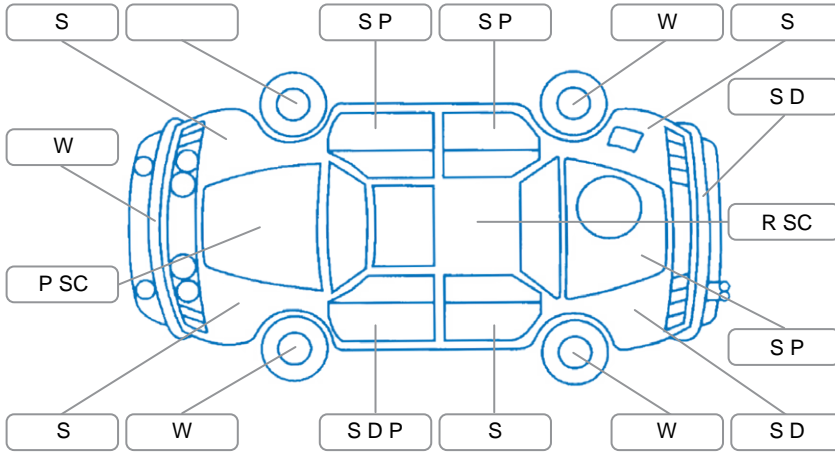

Report ID:	28,158,046	Version:	1
Created:	04 May 2026		

Make:	Toyota	Model:	Corolla
Body Style:	Hatchback	Year:	2014
Rego No.:	HTD420	Rego Expiry:	25 May 2026
WoF Expiry:	07 Jan 2027	Odometer:	115,042 Kms
Good No.:	28158046	VIN:	JTNKU3JE90J078601
Next Service:		Service History:	No

Key
 S = Scratch R = Rust C = Crack * = Decals W = Significant scuffs
 D = Dent PT = Paint defect P = Pin dent SC = Stone Chips

Note: some defects and blemishes may not be displayed in the diagram

Body Inspection Comments