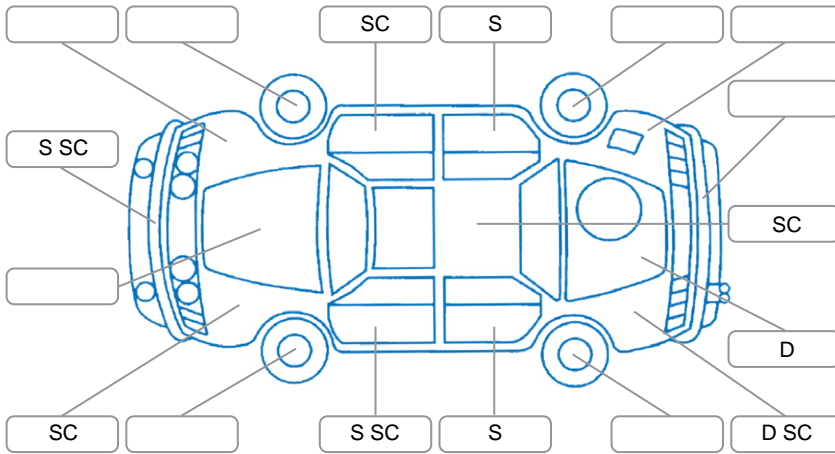

Report ID:	28,158,033	Version:	3
Created:	18 May 2026		

Make:	Toyota	Model:	Hilux
Body Style:	Utility	Year:	2018
Rego No.:	LFL525	Rego Expiry:	06 Mar 2027
WoF Expiry:	15 Apr 2027	Odometer:	236,486 Kms
Good No.:	28158033	VIN:	MR0HA3CD400410527
Next Service:	244,450 Kms	Service History:	No

Key
 S = Scratch R = Rust C = Crack * = Decals W = Significant scuffs
 D = Dent PT = Paint defect P = Pin dent SC = Stone Chips

Note: some defects and blemishes may not be displayed in the diagram

Body Inspection Comments

Stone chip in windscreen.
 RF step plate/sill worn.

Conditions During Body Inspection Dry

Under Carriage and Under Bonnet Inspection Comments

Interior Comments

Seats:	Good
Carpets:	Good
Panels:	Good
Dashboard:	Good

General Comments

9 UNITS OF RUC IN CREDIT (WORTH \$684)

Road Conditions During Test Drive	Dry	
Engine Timing Mechanism	Timing Chain	
Evidence of Cam Belt Replacement	<input type="checkbox"/> Yes <input type="checkbox"/> No	Kms
Inspected by:	Caleb Spicer Lee	
Published by:	Shanna Bullion	
Inspection Date:	08 May 2026	