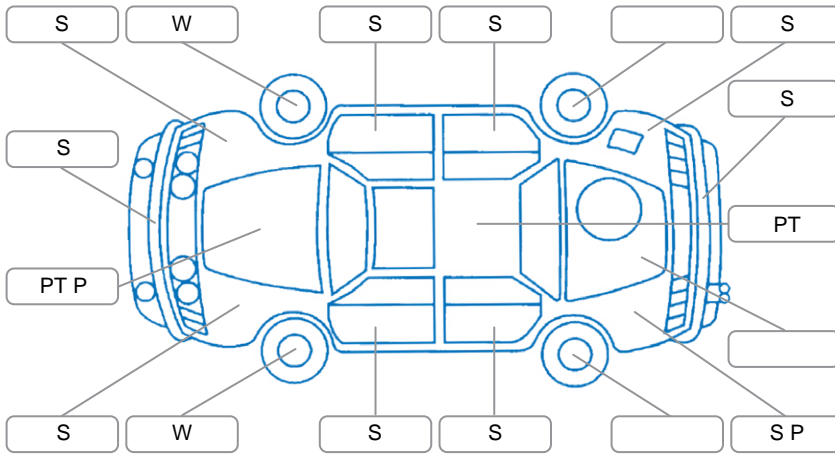

Report ID:	28,157,978	Version:	4
Created:	12 May 2026		

Make:	Hyundai	Model:	Ix35
Body Style:	SUV	Year:	2014
Rego No.:	HRD996	Rego Expiry:	14 May 2026
WoF Expiry:	28 Nov 2026	Odometer:	139,544 Kms
Good No.:	28157978	VIN:	KMHJT81FMFU970715
Next Service:	7/5/27 or 150000km	Service History:	No

Key
 S = Scratch R = Rust C = Crack * = Decals W = Significant scuffs
 D = Dent PT = Paint defect P = Pin dent SC = Stone Chips

Note: some defects and blemishes may not be displayed in the diagram

Body Inspection Comments

Stone chips in windscreen.

Conditions During Body Inspection Dry

Under Carriage and Under Bonnet Inspection Comments

Interior Comments

Seats:	Average
Carpets:	Average
Panels:	Average
Dashboard:	Good

General Comments

Vehicle drove well.
 Rattling coming from inside rear muffler.

Road Conditions During Test Drive	Dry
Engine Timing Mechanism	Timing Chain
Evidence of Cam Belt Replacement	<input type="checkbox"/> Yes <input type="checkbox"/> No Kms