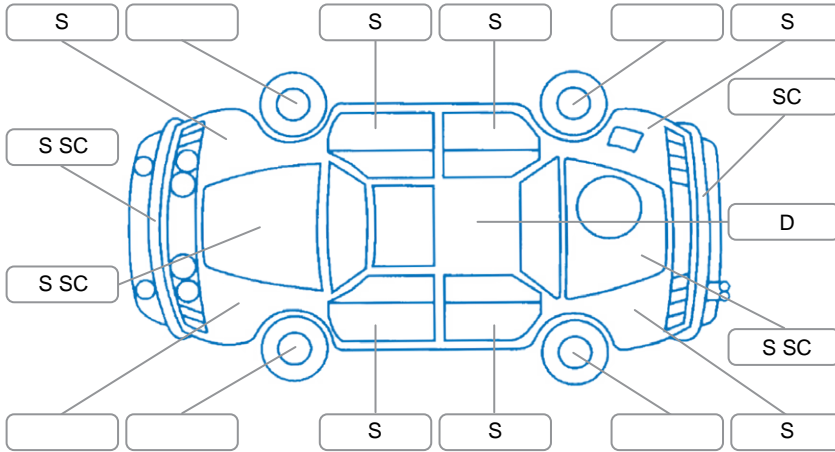

**Key**  
 S = Scratch    R = Rust    C = Crack    \* = Decals    W = Significant scuffs  
 D = Dent    PT = Paint defect    P = Pin dent    SC = Stone Chips

Note: some defects and blemishes may not be displayed in the diagram

### Body Inspection Comments

Large dent on roof  
 Right wing glass cracked

Conditions During Body Inspection    Dry

### Under Carriage and Under Bonnet Inspection Comments

Engine seepage  
 Right inner cv boot split