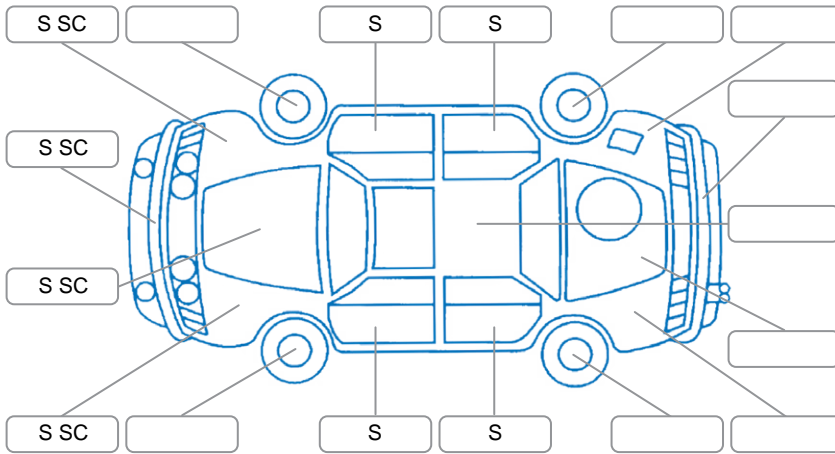

Report ID:	28,157,868	Version:	1
Created:	07 May 2026		

Make:	Toyota	Model:	Sienta
Body Style:	Wagon	Year:	2016
Rego No.:	NPB342	Rego Expiry:	27 Jun 2026
WoF Expiry:	19 May 2027	Odometer:	87,378 Kms
Good No.:	28157868	VIN:	7AT0H64YX21040563
Next Service:	97,000	Service History:	No

Key
 S = Scratch R = Rust C = Crack * = Decals W = Significant scuffs
 D = Dent PT = Paint defect P = Pin dent SC = Stone Chips

Note: some defects and blemishes may not be displayed in the diagram

Body Inspection Comments

Conditions During Body Inspection	Dry
-----------------------------------	-----

Under Carriage and Under Bonnet Inspection Comments

Interior Comments

Seats:	Average
Carpets:	hole driver footwell
Panels:	Average
Dashboard:	Average