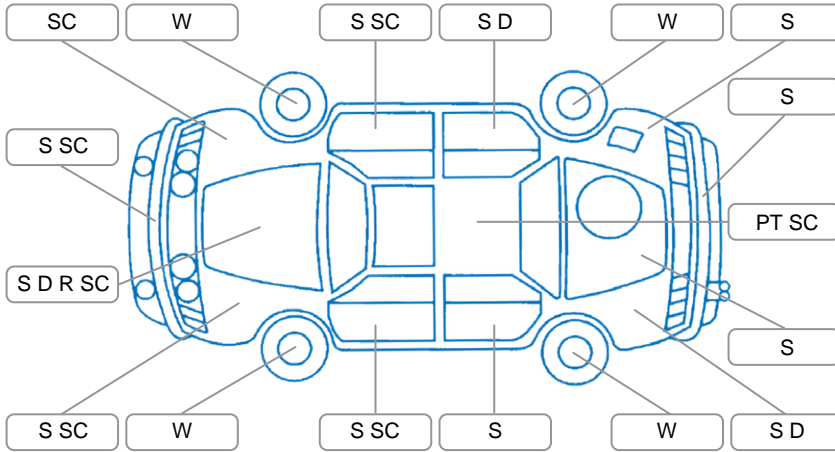

Report ID:	28,157,806	Version:	1
Created:	04 May 2026		

Make:	Nissan	Model:	Wingroad
Body Style:	Wagon	Year:	2002
Rego No.:	GBN403	Rego Expiry:	08 Jul 2026
WoF Expiry:	17 Mar 2027	Odometer:	289,257 Kms
Good No.:	28157806	VIN:	7AT0DH5GX11275167
Next Service:	270000	Service History:	No

**Key**

S = Scratch    R = Rust    C = Crack    \* = Decals    W = Significant scuffs  
 D = Dent    PT = Paint defect    P = Pin dent    SC = Stone Chips

Note: some defects and blemishes may not be displayed in the diagram

**Body Inspection Comments**

Minor crack on windscreen

Conditions During Body Inspection

Dry

**Under Carriage and Under Bonnet Inspection Comments**

Front wheel drive

**Interior Comments**

Seats:	Good
Carpets:	Good
Panels:	Good
Dashboard:	Good