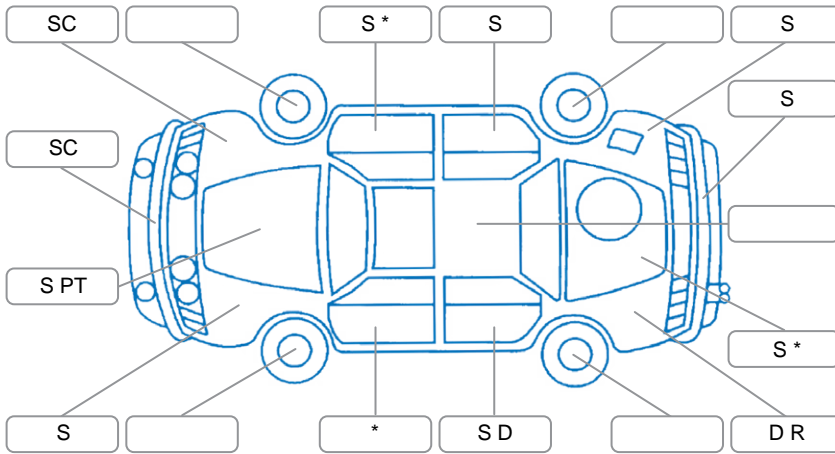

Report ID:	28,157,777	Version:	1
Created:	05 May 2026		

Make:	Hyundai	Model:	Tucson
Body Style:	SUV	Year:	2021
Rego No.:	NZG905	Rego Expiry:	30 Jun 2026
WoF Expiry:	09 Dec 2026	Odometer:	164,440 Kms
Good No.:	28157777	VIN:	TMAJB81AWNJ108642
Next Service:	173700	Service History:	Yes

Key

S = Scratch R = Rust C = Crack * = Decals W = Significant scuffs
 D = Dent PT = Paint defect P = Pin dent SC = Stone Chips

Note: some defects and blemishes may not be displayed in the diagram

Body Inspection Comments

Cargo blind missing ,windscreen crack inside cva,right front mudflap damage ,

Conditions During Body Inspection

Under Carriage and Under Bonnet Inspection Comments

Interior Comments

Seats:	multiple seats stain,
Carpets:	Good
Panels:	Good
Dashboard:	Good