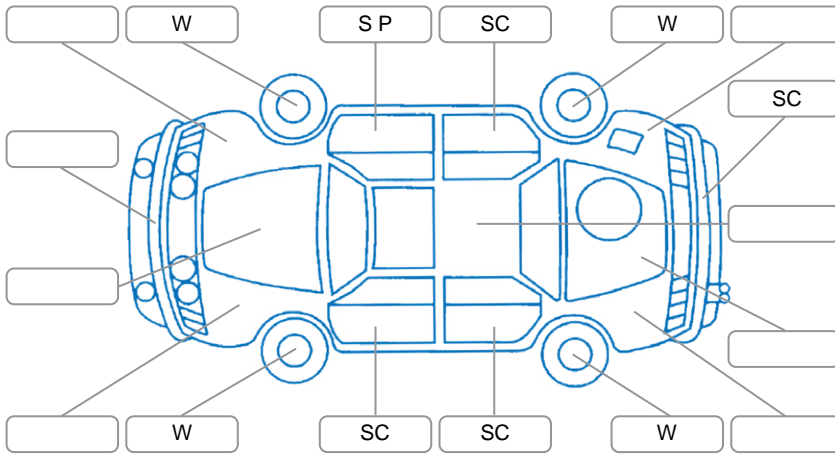

Key
 S = Scratch R = Rust C = Crack * = Decals W = Significant scuffs
 D = Dent PT = Paint defect P = Pin dent SC = Stone Chips

Note: some defects and blemishes may not be displayed in the diagram

Body Inspection Comments

Conditions During Body Inspection: Dry

Under Carriage and Under Bonnet Inspection Comments

Front wheel drive.
 Freshly serviced.

Interior Comments

Seats:	Average
Carpets:	Average
Panels:	Average
Dashboard:	Average