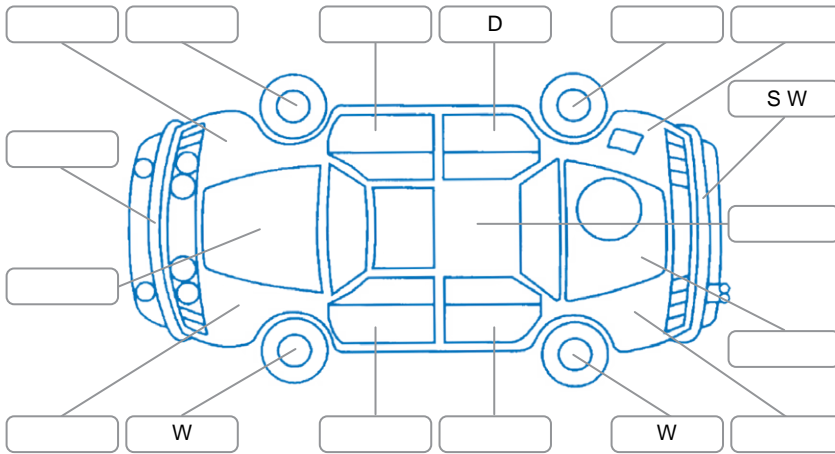

Key
 S = Scratch R = Rust C = Crack * = Decals W = Significant scuffs
 D = Dent PT = Paint defect P = Pin dent SC = Stone Chips

Note: some defects and blemishes may not be displayed in the diagram

Body Inspection Comments

Charger in the boot, note L rear 3rd row seat belt minor frayed, interior panel scratch, right B pillar dents, rear right tail light has moisture

Conditions During Body Inspection Dry

Under Carriage and Under Bonnet Inspection Comments