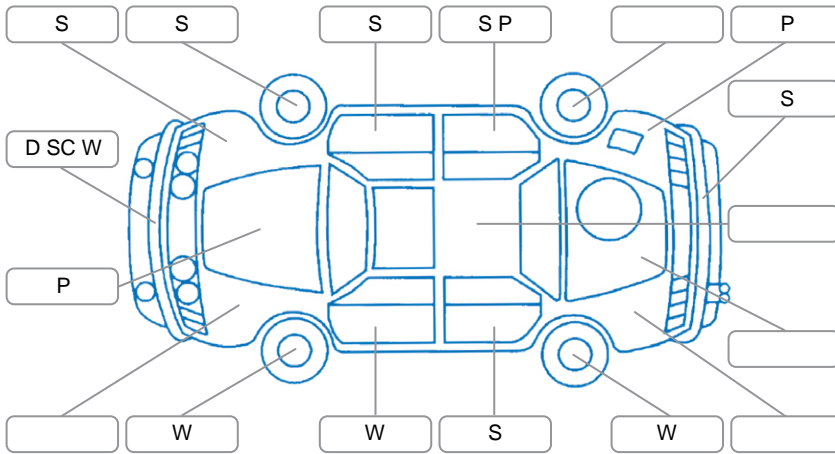

Report ID:	28,157,636	Version:	3
Created:	15 Jun 2026		

Make:	Suzuki	Model:	Vitara
Body Style:	SUV	Year:	2017
Rego No.:	KRY747	Rego Expiry:	25 Nov 2026
WoF Expiry:	20 Mar 2027	Odometer:	150,584 Kms
Good No.:	28157636	VIN:	TSMLYDA1S00346856
Next Service:	12/06/27 or 160000	Service History:	No

**Key**  
 S = Scratch    R = Rust    C = Crack    \* = Decals    W = Significant scuffs  
 D = Dent    PT = Paint defect    P = Pin dent    SC = Stone Chips

Note: some defects and blemishes may not be displayed in the diagram