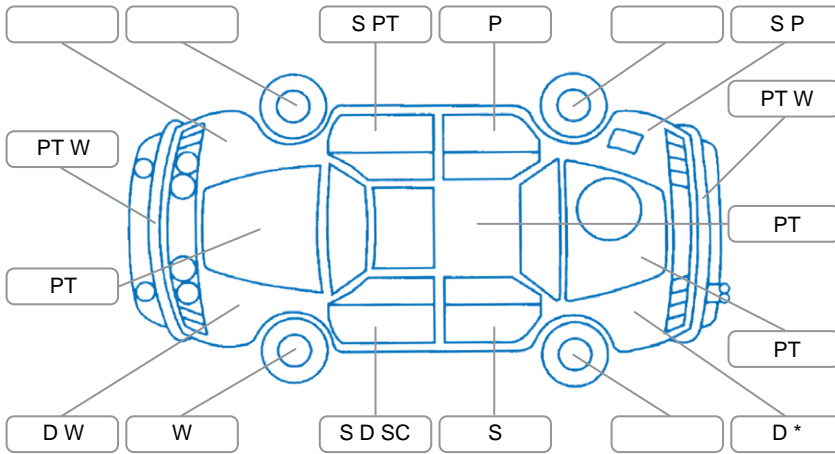

Report ID:	28,157,627	Version:	1
Created:	01 May 2026		

Make:	Toyota	Model:	Aqua
Body Style:	Hatchback	Year:	2014
Rego No.:	QDP769	Rego Expiry:	26 Aug 2026
WoF Expiry:	05 Sep 2026	Odometer:	117,493 Kms
Good No.:	28157627	VIN:	7AT0H65YX23332448
Next Service:	107500	Service History:	No

**Key**  
 S = Scratch    R = Rust    C = Crack    \* = Decals    W = Significant scuffs  
 D = Dent    PT = Paint defect    P = Pin dent    SC = Stone Chips

Note: some defects and blemishes may not be displayed in the diagram

### Body Inspection Comments

- Damage to rear left quarter panel and left taillight
- Rear bumper misaligned
- Poor paint condition
- Left sill pin dent, Right sill dented

Conditions During Body Inspection    Dry