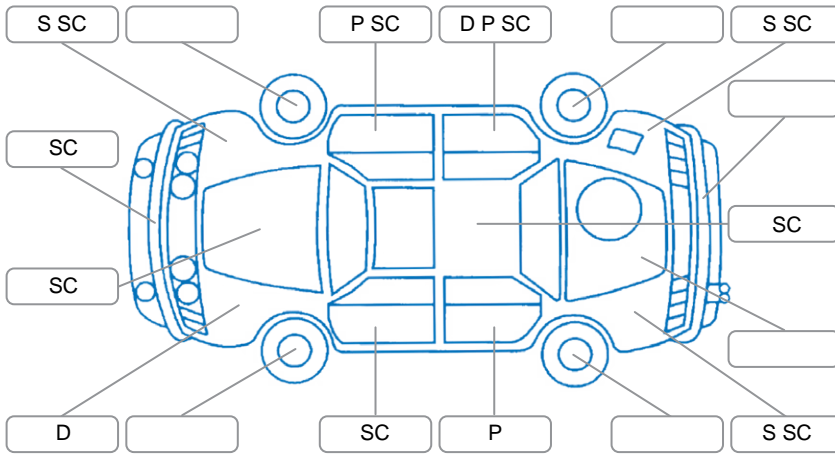

Report ID:	28,157,604	Version:	3
Created:	12 May 2026		

Make:	Holden	Model:	Colorado
Body Style:	Utility	Year:	2018
Rego No.:	LJQ421	Rego Expiry:	17 Mar 2027
WoF Expiry:	21 Apr 2027	Odometer:	190,705 Kms
Good No.:	28157604	VIN:	MMU148EK0JH653572
Next Service:	197,450 Kms	Service History:	No

Key
 S = Scratch R = Rust C = Crack * = Decals W = Significant scuffs
 D = Dent PT = Paint defect P = Pin dent SC = Stone Chips

Note: some defects and blemishes may not be displayed in the diagram

Body Inspection Comments

Bonnet stonechip guard damaged.
 Stonechips in windscreen.

Conditions During Body Inspection

Under Carriage and Under Bonnet Inspection Comments

Interior Comments

Seats:	Average, tear in drivers seat base.
Carpets:	Good
Panels:	Average, gear shifter worn.
Dashboard:	Average, steering wheel worn.