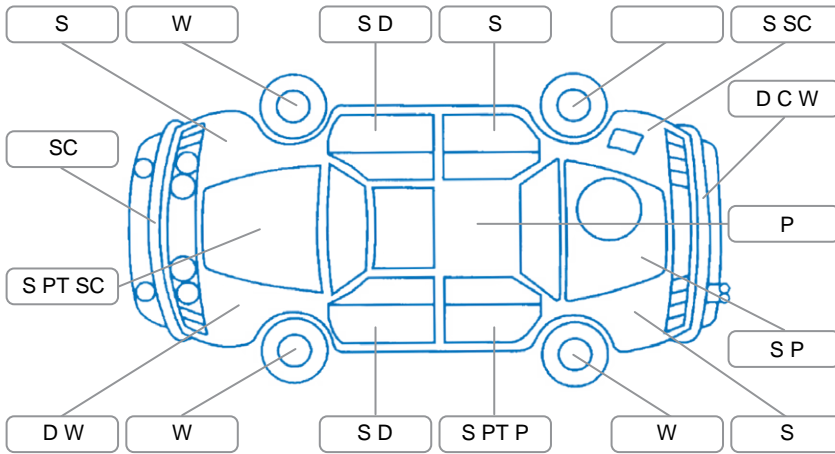

Report ID:	28,157,572	Version:	1
Created:	02 May 2026		

Make:	KIA	Model:	Cerato
Body Style:	Sedan	Year:	2017
Rego No.:	KQP542	Rego Expiry:	12 Sep 2026
WoF Expiry:	08 Apr 2027	Odometer:	125,055 Kms
Good No.:	28157572	VIN:	KNAFZ417MH5707627
Next Service:	130,000kms	Service History:	Yes

### Key

S = Scratch    R = Rust    C = Crack    \* = Decals    W = Significant scuffs  
 D = Dent    PT = Paint defect    P = Pin dent    SC = Stone Chips

Note: some defects and blemishes may not be displayed in the diagram

### Under Carriage and Under Bonnet Inspection Comments

Left sill dented  
 Right sill pin dent  
 Engine oil seepage  
 Underbody surface rust