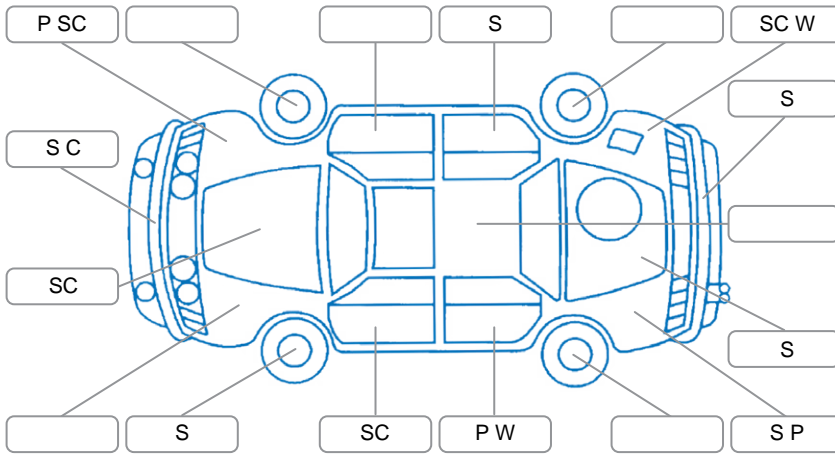

Report ID:	28,157,564	Version:	2
Created:	13 May 2026		

Make:	Nissan	Model:	Serena
Body Style:	Van	Year:	2012
Rego No.:	PZG655	Rego Expiry:	09 Aug 2026
WoF Expiry:	27 May 2027	Odometer:	148,838 Kms
Good No.:	28157564	VIN:	7AT0DH3FX23060606
Next Service:	155,000kms	Service History:	No

**Key**  
 S = Scratch    R = Rust    C = Crack    \* = Decals    W = Significant scuffs  
 D = Dent    PT = Paint defect    P = Pin dent    SC = Stone Chips

Note: some defects and blemishes may not be displayed in the diagram