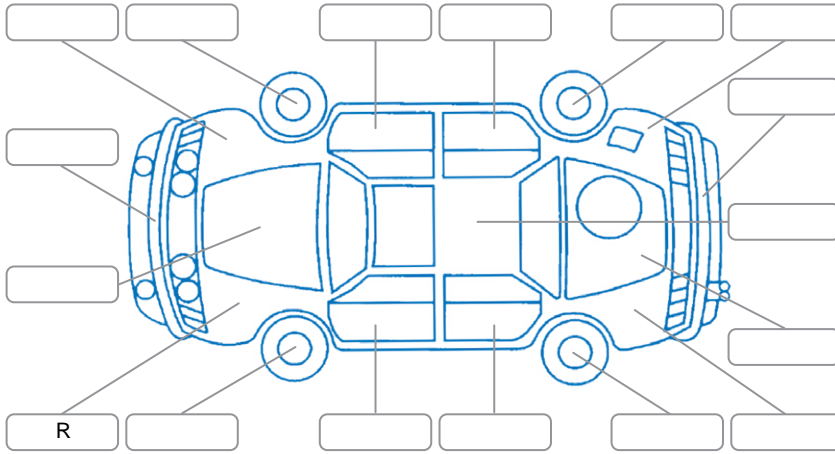

Report ID:	28,157,474	Version:	2
Created:	15 May 2026		

Make:	Subaru	Model:	Forester
Body Style:	SUV	Year:	2024
Rego No.:	QSA825	Rego Expiry:	18 Jul 2026
WoF Expiry:	17 Jul 2027	Odometer:	6,357 Kms
Good No.:	28157474	VIN:	JF2SKEKL5RG210097
Next Service:	15,000 kms	Service History:	Yes

**Key**  
 S = Scratch    R = Rust    C = Crack    \* = Decals    W = Significant scuffs  
 D = Dent    PT = Paint defect    P = Pin dent    SC = Stone Chips

Note: some defects and blemishes may not be displayed in the diagram