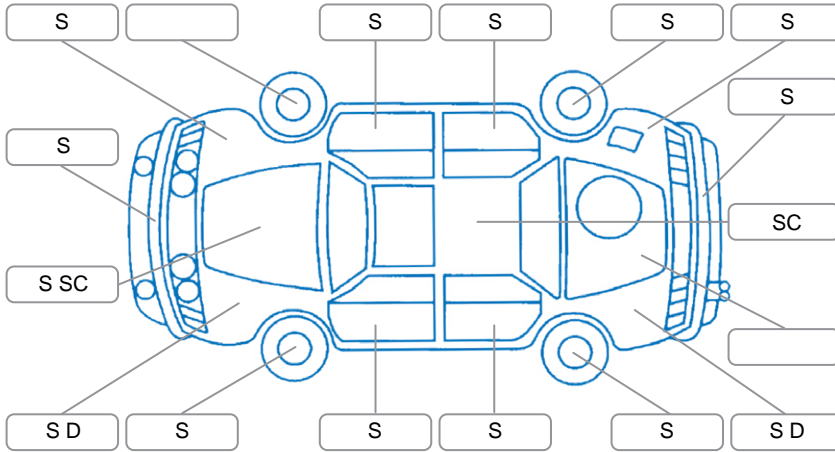

Report ID:	28,157,403	Version:	2
Created:	23 Jun 2026		

Make:	Toyota	Model:	Corolla
Body Style:	Hatchback	Year:	2013
Rego No.:	GYC618	Rego Expiry:	20 Sep 2026
WoF Expiry:	01 Jul 2027	Odometer:	109,490 Kms
Good No.:	28157403	VIN:	JTNKU3JE80J020981
Next Service:	115000	Service History:	Yes

**Key**

S = Scratch    R = Rust    C = Crack    \* = Decals    W = Significant scuffs  
 D = Dent    PT = Paint defect    P = Pin dent    SC = Stone Chips

Note: some defects and blemishes may not be displayed in the diagram

**Body Inspection Comments**

Windscreen stone chip inside cva,

Conditions During Body Inspection

**Under Carriage and Under Bonnet Inspection Comments**

**Interior Comments**

Seats:	Good
Carpets:	Good
Panels:	Good
Dashboard:	Good