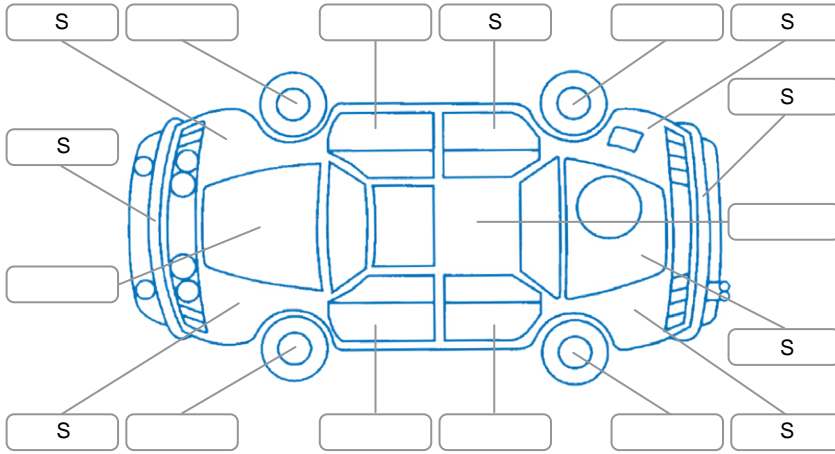

Report ID:	28,157,380	Version:	1
Created:	02 May 2026		

Make:	Toyota	Model:	Corolla
Body Style:	Hatchback	Year:	2018
Rego No.:	RMY207	Rego Expiry:	23 May 2026
WoF Expiry:	13 Oct 2026	Odometer:	67,183 Kms
Good No.:	28157380	VIN:	7AT0H607X25001627
Next Service:	70000	Service History:	Yes

**Key**

S = Scratch    R = Rust    C = Crack    \* = Decals    W = Significant scuffs  
 D = Dent    PT = Paint defect    P = Pin dent    SC = Stone Chips

Note: some defects and blemishes may not be displayed in the diagram