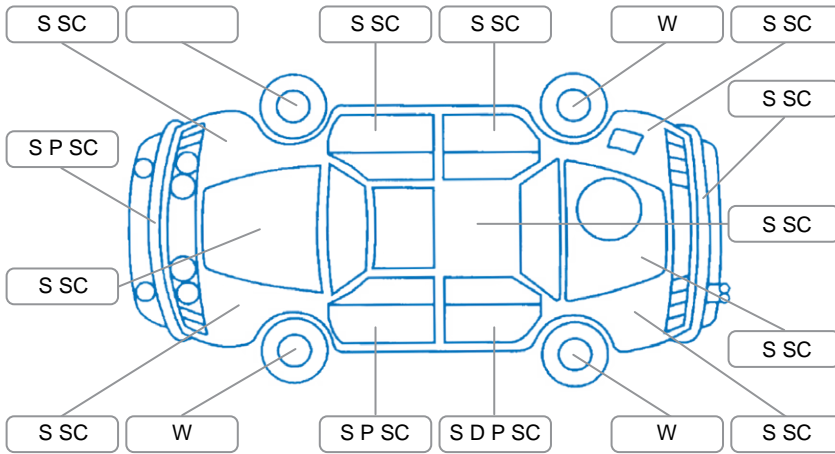

Report ID:	28,157,379	Version:	1
Created:	04 May 2026		

Make:	KIA	Model:	Cerato
Body Style:	Sedan	Year:	2009
Rego No.:	FEL591	Rego Expiry:	11 Jul 2026
WoF Expiry:	04 Mar 2027	Odometer:	168,506 Kms
Good No.:	28157379	VIN:	KNAFW412MA5137858
Next Service:	182000	Service History:	Yes

Key

S = Scratch R = Rust C = Crack * = Decals W = Significant scuffs
 D = Dent PT = Paint defect P = Pin dent SC = Stone Chips

Note: some defects and blemishes may not be displayed in the diagram

Body Inspection Comments

Minor stonechips on windscreen

Conditions During Body Inspection

Dry

Under Carriage and Under Bonnet Inspection Comments

Front wheel drive

Interior Comments

Seats:	Good
Carpets:	Good
Panels:	Good
Dashboard:	Good