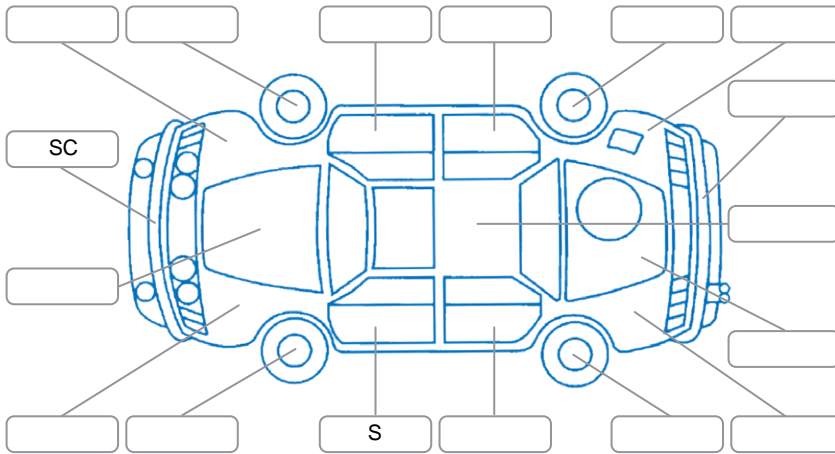

Report ID:	28,157,367	Version:	3
Created:	15 May 2026		

Make:	Subaru	Model:	Forester
Body Style:	SUV	Year:	2023
Rego No.:	QEN396	Rego Expiry:	27 Sep 2026
WoF Expiry:	25 Sep 2026	Odometer:	18,190 Kms
Good No.:	28157367	VIN:	JF2SKEKL5PG109661
Next Service:	28687	Service History:	Yes

**Key**  
 S = Scratch    R = Rust    C = Crack    \* = Decals    W = Significant scuffs  
 D = Dent    PT = Paint defect    P = Pin dent    SC = Stone Chips

Note: some defects and blemishes may not be displayed in the diagram