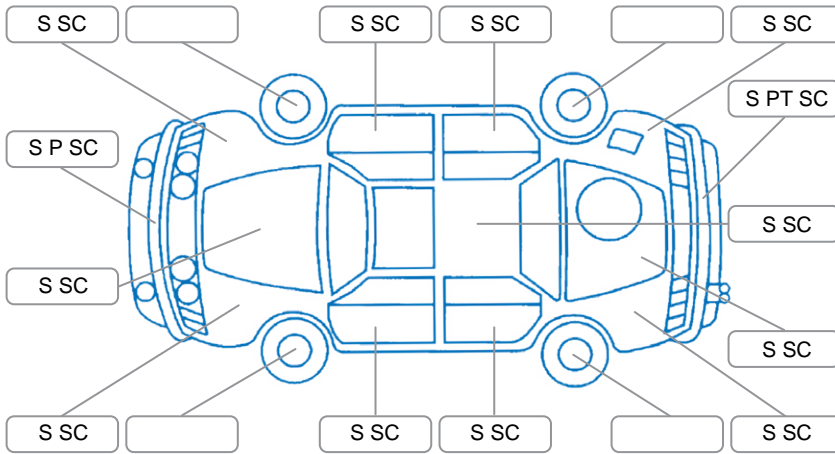

Key
 S = Scratch R = Rust C = Crack * = Decals W = Significant scuffs
 D = Dent PT = Paint defect P = Pin dent SC = Stone Chips

Note: some defects and blemishes may not be displayed in the diagram

Body Inspection Comments

Minor stonechips on windscreen

Conditions During Body Inspection: Dry

Under Carriage and Under Bonnet Inspection Comments

All wheel drive

Interior Comments

Seats:	Good
Carpets:	Good
Panels:	Good
Dashboard:	Good