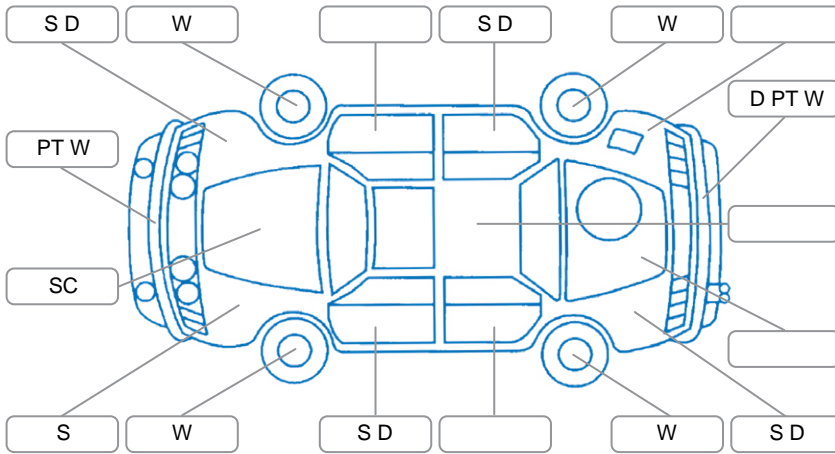

Report ID:	28,157,305	Version:	1
Created:	06 May 2026		

Make:	Toyota	Model:	Raum
Body Style:	Wagon	Year:	2007
Rego No.:	LND59	Rego Expiry:	23 Jul 2026
WoF Expiry:	25 Feb 2027	Odometer:	154,285 Kms
Good No.:	28157305	VIN:	7AT0H638X18108844
Next Service:	158,032kms	Service History:	No

Key
 S = Scratch R = Rust C = Crack * = Decals W = Significant scuffs
 D = Dent PT = Paint defect P = Pin dent SC = Stone Chips

Note: some defects and blemishes may not be displayed in the diagram

Body Inspection Comments

Right side of front bumper is not fitted correctly.

Conditions During Body Inspection Dry

Under Carriage and Under Bonnet Inspection Comments

Leaking from left front drive shaft boot.

Interior Comments

Seats:	Good
Carpets:	Good
Panels:	Good
Dashboard:	Audio surround is cracked.