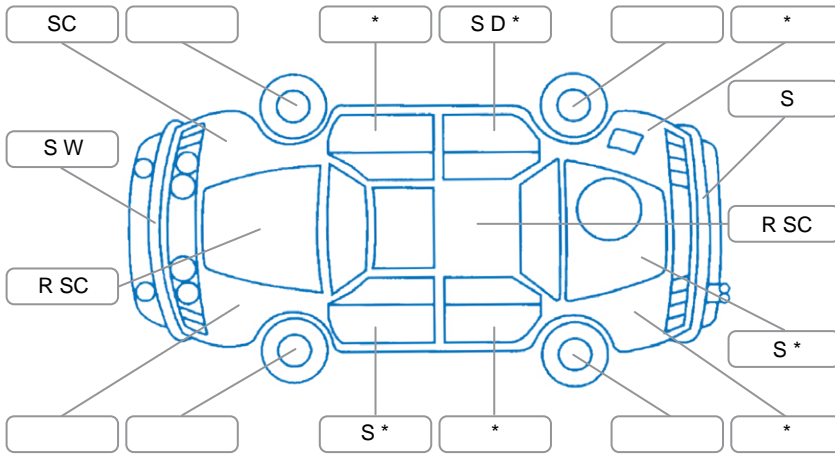

Key

S = Scratch R = Rust C = Crack * = Decals W = Significant scuffs
 D = Dent PT = Paint defect P = Pin dent SC = Stone Chips

Note: some defects and blemishes may not be displayed in the diagram

Body Inspection Comments

Windscreen damage ,roof rack keys missing,rear bumper step plate damage ,

Conditions During Body Inspection

Under Carriage and Under Bonnet Inspection Comments

Engine oil leak,

Interior Comments

Seats:	Average
Carpets:	Good
Panels:	Good
Dashboard:	Good