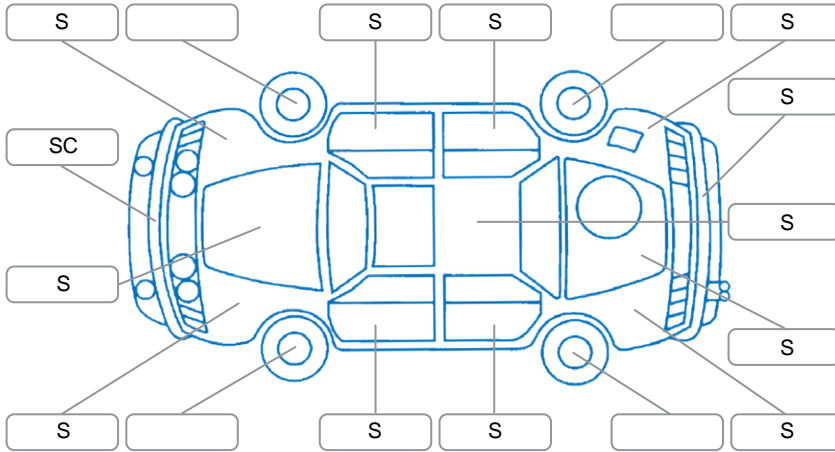

Report ID:	28,157,276	Version:	5
Created:	26 May 2026		

Make:	Mazda	Model:	Axela
Body Style:	Hatchback	Year:	2007
Rego No.:	KBQ657	Rego Expiry:	10 Mar 2027
WoF Expiry:	11 Feb 2027	Odometer:	146,098 Kms
Good No.:	28157276	VIN:	7AT0C13JX16309463
Next Service:	152000	Service History:	No

Key

S = Scratch R = Rust C = Crack * = Decals W = Significant scuffs
 D = Dent PT = Paint defect P = Pin dent SC = Stone Chips

Note: some defects and blemishes may not be displayed in the diagram

Body Inspection Comments