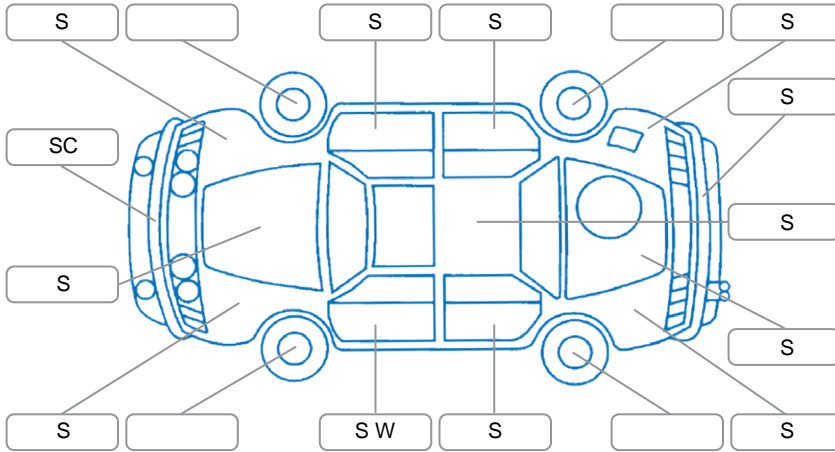

Report ID:	28,157,276	Version:	3
Created:	11 May 2026		

Make:	Mazda	Model:	Axela
Body Style:	Hatchback	Year:	2007
Rego No.:	KBQ657	Rego Expiry:	10 Mar 2027
WoF Expiry:	11 Feb 2027	Odometer:	146,098 Kms
Good No.:	28157276	VIN:	7AT0C13JX16309463
Next Service:	152000	Service History:	No

Key

S = Scratch R = Rust C = Crack * = Decals W = Significant scuffs
 D = Dent PT = Paint defect P = Pin dent SC = Stone Chips

Note: some defects and blemishes may not be displayed in the diagram

Body Inspection Comments

Minor stonechip on windscreen

Conditions During Body Inspection

Dry

Under Carriage and Under Bonnet Inspection Comments

Front wheel drive

Interior Comments

Seats:	Good
Carpets:	drivers floormat damaged
Panels:	Good
Dashboard:	Good