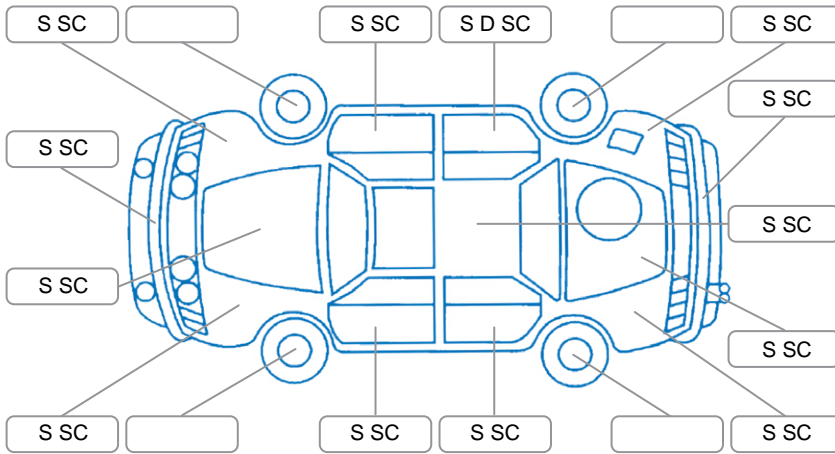

Report ID:	28,157,253	Version:	2
Created:	06 May 2026		

Make:	Volkswagen	Model:	Tiguan
Body Style:	SUV	Year:	2018
Rego No.:	LUL531	Rego Expiry:	28 Nov 2026
WoF Expiry:	09 Mar 2027	Odometer:	154,986 Kms
Good No.:	28157253	VIN:	WVGZZZ5NZJM179382
Next Service:	169000	Service History:	No

Key

S = Scratch R = Rust C = Crack * = Decals W = Significant scuffs
 D = Dent PT = Paint defect P = Pin dent SC = Stone Chips

Note: some defects and blemishes may not be displayed in the diagram

Body Inspection Comments

Minor stonechips on windscreen

Conditions During Body Inspection

Dry

Under Carriage and Under Bonnet Inspection Comments

All wheel drive

Interior Comments

Seats:	Good
Carpets:	Good
Panels:	Good
Dashboard:	Good