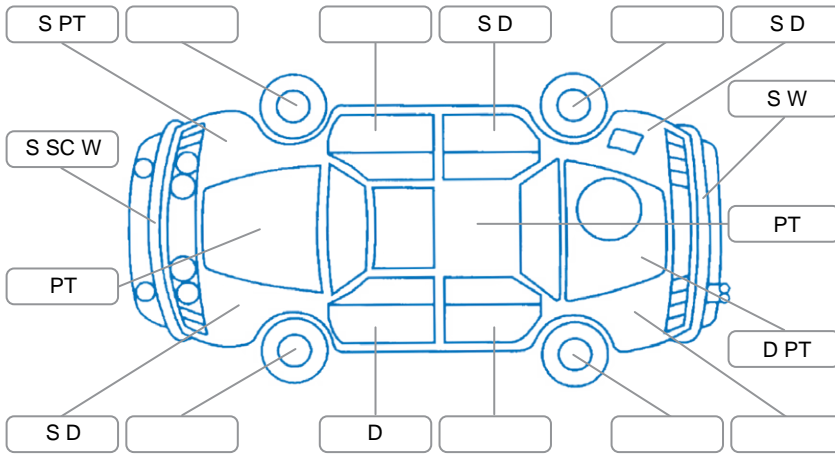

Key

S = Scratch R = Rust C = Crack * = Decals W = Significant scuffs
 D = Dent PT = Paint defect P = Pin dent SC = Stone Chips

Note: some defects and blemishes may not be displayed in the diagram

Body Inspection Comments

Wipers worn

Conditions During Body Inspection

Dry

Under Carriage and Under Bonnet Inspection Comments

Power steering oil leaks

Interior Comments

Seats:	Good
Carpets:	Good
Panels:	Good
Dashboard:	Good

General Comments