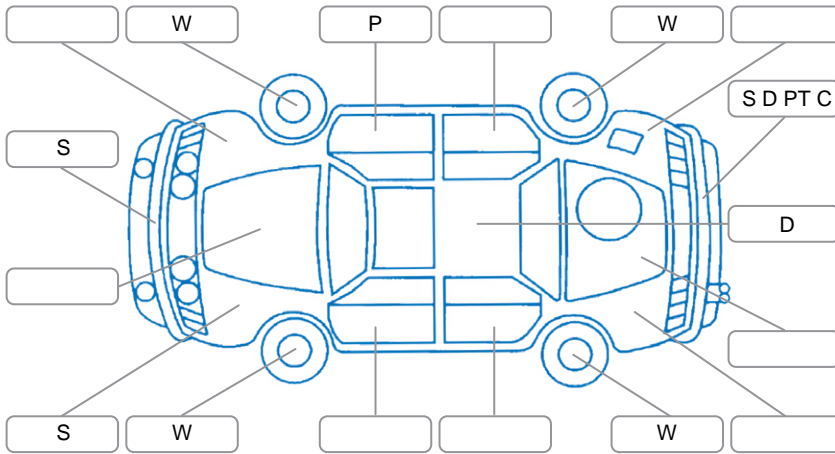

Report ID:	28,157,173	Version:	3
Created:	22 May 2026		

Make:	Mahindra	Model:	XUV
Body Style:	SUV	Year:	2020
Rego No.:	MSZ643	Rego Expiry:	09 Dec 2026
WoF Expiry:	04 Jun 2027	Odometer:	128,655 Kms
Good No.:	28157173	VIN:	MA1YV2LDVL6077639
Next Service:	139000	Service History:	Yes

Key

S = Scratch R = Rust C = Crack * = Decals W = Significant scuffs
 D = Dent PT = Paint defect P = Pin dent SC = Stone Chips

Note: some defects and blemishes may not be displayed in the diagram

Body Inspection Comments

Conditions During Body Inspection: Dry

Under Carriage and Under Bonnet Inspection Comments

Interior Comments

Seats:	Average
Carpets:	Average
Panels:	Average
Dashboard:	Average

General Comments

Road Conditions During Test Drive	Dry	
Engine Timing Mechanism	Timing Chain	
Evidence of Cam Belt Replacement	<input type="checkbox"/> Yes <input type="checkbox"/> No	Kms
Inspected by:	Eleoit Kumar	
Published by:	Anoop Dang	
Inspection Date:	04 May 2026	