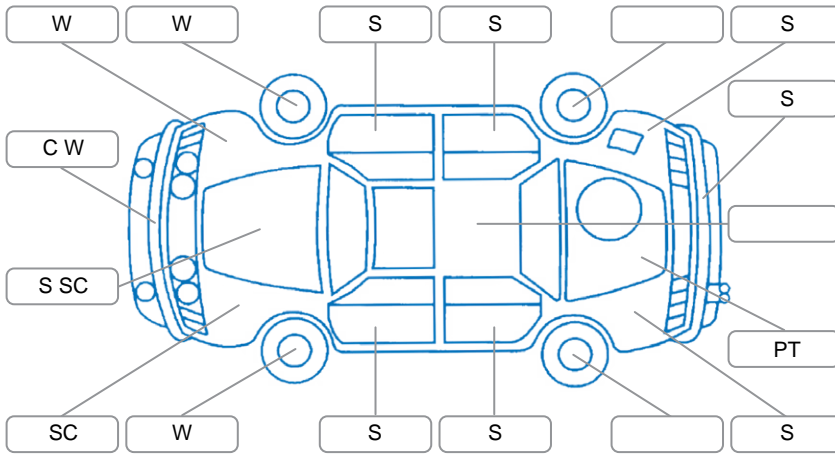

Report ID:	28,157,160	Version:	2
Created:	08 May 2026		

Make:	Ford	Model:	Falcon
Body Style:	Sedan	Year:	2007
Rego No.:	EET434	Rego Expiry:	28 Dec 2026
WoF Expiry:	21 May 2027	Odometer:	122,080 Kms
Good No.:	28157160	VIN:	6FPAAAJGSW7L80447
Next Service:	8/05/27 or 132000	Service History:	No

Key

S = Scratch R = Rust C = Crack * = Decals W = Significant scuffs
 D = Dent PT = Paint defect P = Pin dent SC = Stone Chips

Note: some defects and blemishes may not be displayed in the diagram

Body Inspection Comments

Clear coat delaminating off boot spoiler and damage to RH front bumper.
 Stone chips in windscreen.

Conditions During Body Inspection

Dry

Under Carriage and Under Bonnet Inspection Comments

Interior Comments