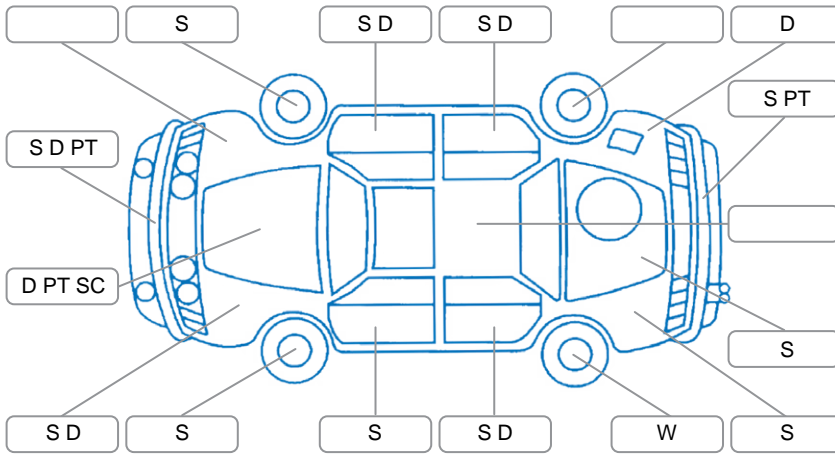

Report ID:	28,156,985	Version:	2
Created:	03 May 2026		

Make:	Subaru	Model:	Legacy
Body Style:	Wagon	Year:	2012
Rego No.:	PEP454	Rego Expiry:	31 May 2026
WoF Expiry:	23 Aug 2026	Odometer:	181,898 Kms
Good No.:	28156985	VIN:	7AT0GF0BX21010352
Next Service:	188000	Service History:	No

Key

S = Scratch R = Rust C = Crack * = Decals W = Significant scuffs
 D = Dent PT = Paint defect P = Pin dent SC = Stone Chips

Note: some defects and blemishes may not be displayed in the diagram

Body Inspection Comments

General Comments

Right cv joint noisy when full turning right,

Road Conditions During Test Drive	Dry
Engine Timing Mechanism	Timing Chain
Evidence of Cam Belt Replacement	<input type="checkbox"/> Yes <input type="checkbox"/> No Kms
Inspected by:	Curshey Accad
Published by:	Curshey Accad
Inspection Date:	03 May 2026