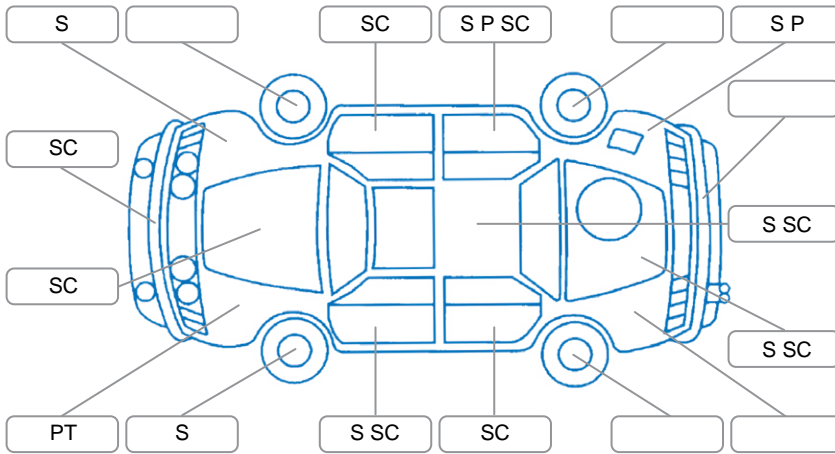

Report ID:	28,156,944	Version:	2
Created:	12 May 2026		

Make:	Subaru	Model:	Forester
Body Style:	SUV	Year:	2020
Rego No.:	MSS596	Rego Expiry:	05 Sep 2026
WoF Expiry:	21 May 2027	Odometer:	157,972 Kms
Good No.:	28156944	VIN:	JF2SK9KL5LG038861
Next Service:	165,500 Kms	Service History:	No

Key

S = Scratch R = Rust C = Crack * = Decals W = Significant scuffs
 D = Dent PT = Paint defect P = Pin dent SC = Stone Chips

Note: some defects and blemishes may not be displayed in the diagram

Body Inspection Comments

Stonechip in windscreen.

Conditions During Body Inspection

Dry

Under Carriage and Under Bonnet Inspection Comments

Interior Comments

Seats:	Good
Carpets:	Poor, RF carpet torn
Panels:	Good
Dashboard:	Good

General Comments