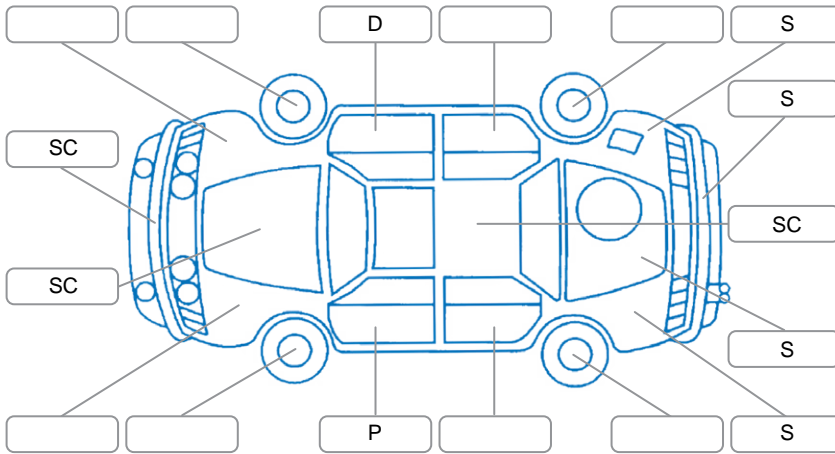

Report ID:	28,156,857	Version:	1
Created:	06 May 2026		

Make:	Mitsubishi	Model:	Triton
Body Style:	Utility	Year:	2021
Rego No.:	NMK838	Rego Expiry:	25 May 2026
WoF Expiry:	07 Aug 2026	Odometer:	107,799 Kms
Good No.:	28156857	VIN:	MMAJLKL10MH017673
Next Service:	120000	Service History:	Yes

Key
 S = Scratch R = Rust C = Crack * = Decals W = Significant scuffs
 D = Dent PT = Paint defect P = Pin dent SC = Stone Chips

Note: some defects and blemishes may not be displayed in the diagram

Body Inspection Comments

Conditions During Body Inspection	Dry
-----------------------------------	-----

Under Carriage and Under Bonnet Inspection Comments

Left front tyre worn on outer edge

Interior Comments

Seats:	Good
Carpets:	Good
Panels:	Good
Dashboard:	Good