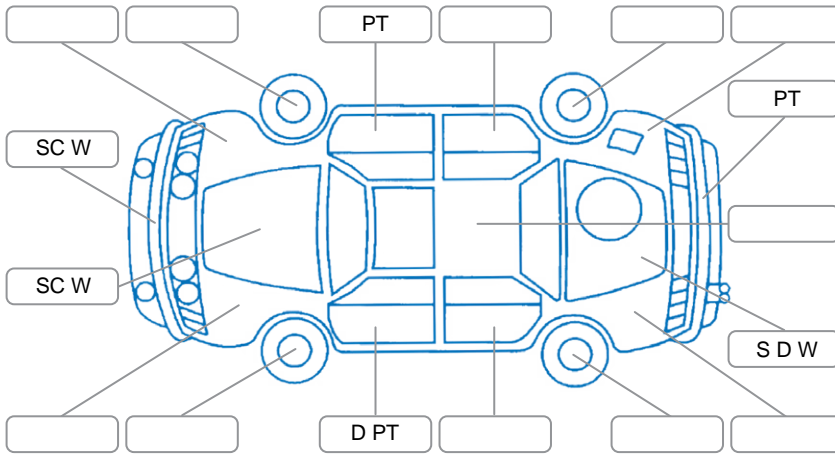

Report ID:	28,156,738	Version:	3
Created:	14 May 2026		

Make:	Great Wall	Model:	Steed
Body Style:	Utility	Year:	2020
Rego No.:	MZJ457	Rego Expiry:	29 Jul 2026
WoF Expiry:	21 May 2027	Odometer:	83,104 Kms
Good No.:	28156738	VIN:	LGWCB3185KB624291
Next Service:	93,000 Kms	Service History:	No

**Key**  
 S = Scratch    R = Rust    C = Crack    \* = Decals    W = Significant scuffs  
 D = Dent    PT = Paint defect    P = Pin dent    SC = Stone Chips

Note: some defects and blemishes may not be displayed in the diagram