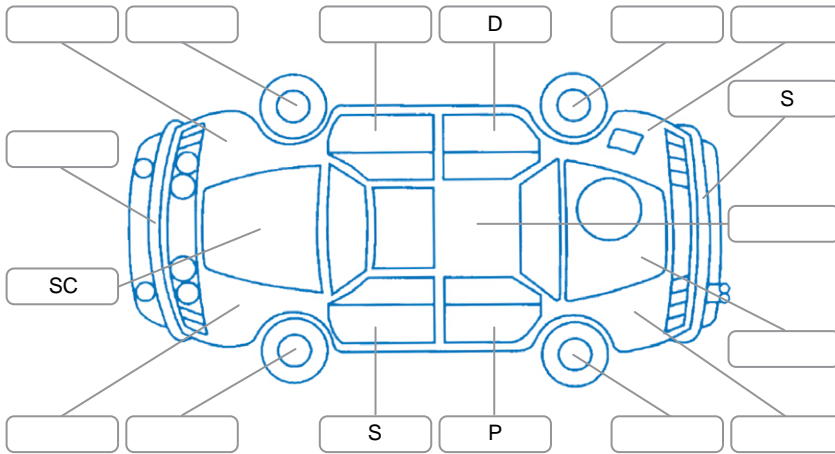

Key
 S = Scratch R = Rust C = Crack * = Decals W = Significant scuffs
 D = Dent PT = Paint defect P = Pin dent SC = Stone Chips

Note: some defects and blemishes may not be displayed in the diagram

Body Inspection Comments

Conditions During Body Inspection: Dry

Under Carriage and Under Bonnet Inspection Comments

Interior Comments

Seats:	Average
Carpets:	Average
Panels:	Average
Dashboard:	Average

General Comments

Road Conditions During Test Drive	Dry		
Engine Timing Mechanism	Timing Chain		
Evidence of Cam Belt Replacement	<input type="checkbox"/> Yes	<input type="checkbox"/> No	Kms
Inspected by:	Darren Beban		
Published by:	Darren Beban		
Inspection Date:	02 May 2026		