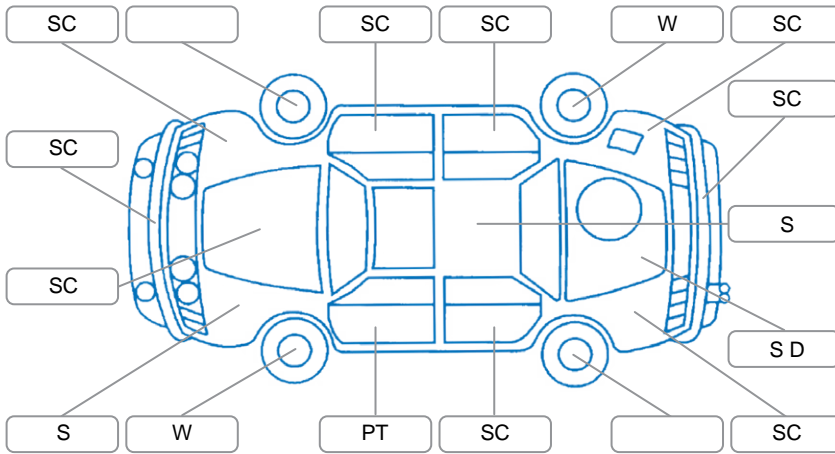

Report ID:	28,156,646	Version:	2
Created:	12 May 2026		

Make:	Volkswagen	Model:	Tiguan
Body Style:	Wagon	Year:	2009
Rego No.:	RTM27	Rego Expiry:	12 Jan 2027
WoF Expiry:	03 Feb 2027	Odometer:	163,977 Kms
Good No.:	28156646	VIN:	WVGZZZ5NZ9W078372
Next Service:	173981	Service History:	No

**Key**  
 S = Scratch    R = Rust    C = Crack    \* = Decals    W = Significant scuffs  
 D = Dent    PT = Paint defect    P = Pin dent    SC = Stone Chips

Note: some defects and blemishes may not be displayed in the diagram