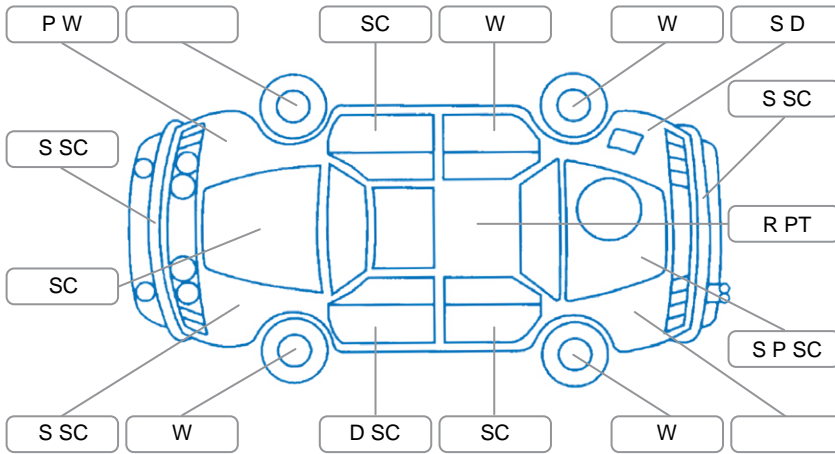

Report ID:	28,156,605	Version:	1
Created:	07 May 2026		

Make:	KIA	Model:	Sportage
Body Style:	SUV	Year:	2016
Rego No.:	JSG848	Rego Expiry:	29 Apr 2026
WoF Expiry:	28 Apr 2026	Odometer:	120,247 Kms
Good No.:	28156605	VIN:	KNAPM81AMG7058165
Next Service:	130,000	Service History:	Yes

Key

S = Scratch R = Rust C = Crack * = Decals W = Significant scuffs
 D = Dent PT = Paint defect P = Pin dent SC = Stone Chips

Note: some defects and blemishes may not be displayed in the diagram

Body Inspection Comments