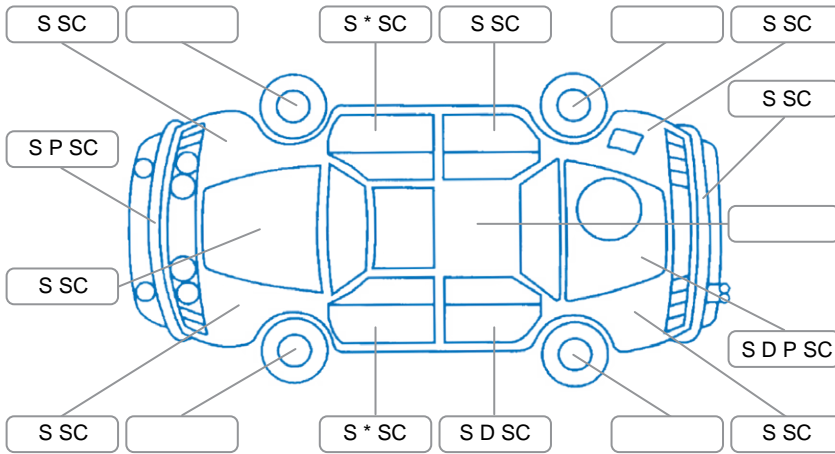

Report ID:	28,156,596	Version:	1
Created:	07 May 2026		

Make:	Ssangyong	Model:	Rhino
Body Style:	Utility	Year:	2020
Rego No.:	MTS738	Rego Expiry:	19 May 2026
WoF Expiry:	01 Apr 2027	Odometer:	181,732 Kms
Good No.:	28156596	VIN:	KPAYA1EESKP083084
Next Service:	181736	Service History:	No

Key

S = Scratch R = Rust C = Crack * = Decals W = Significant scuffs
 D = Dent PT = Paint defect P = Pin dent SC = Stone Chips

Note: some defects and blemishes may not be displayed in the diagram

Body Inspection Comments

Minor stonechips on windscreen

Conditions During Body Inspection

Dry

Under Carriage and Under Bonnet Inspection Comments

Four wheel drive

Interior Comments

Seats:	drivers seat cover damaged
Carpets:	drivers floormat damaged
Panels:	Good
Dashboard:	Good