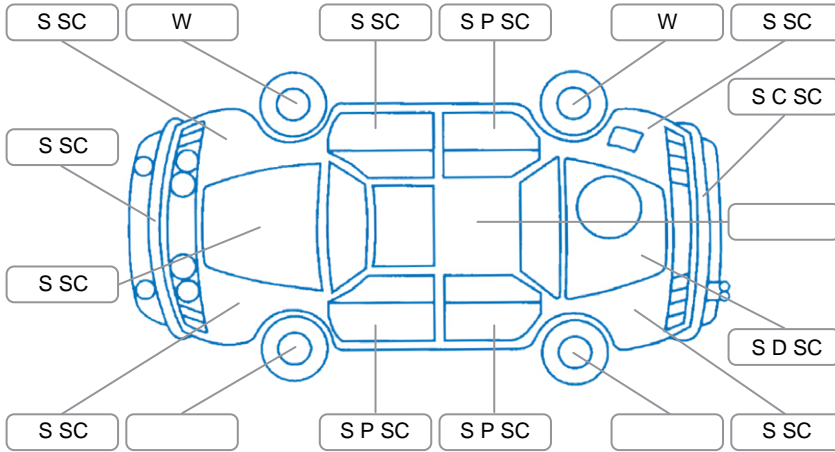

Report ID:	28,156,565	Version:	1
Created:	16 May 2026		

Make:	KIA	Model:	Sorento
Body Style:	SUV	Year:	2012
Rego No.:	GKC528	Rego Expiry:	01 Jul 2026
WoF Expiry:	29 May 2027	Odometer:	196,804 Kms
Good No.:	28156565	VIN:	KNAKU811MC5322370
Next Service:	206821	Service History:	No

Key

S = Scratch R = Rust C = Crack * = Decals W = Significant scuffs
 D = Dent PT = Paint defect P = Pin dent SC = Stone Chips

Note: some defects and blemishes may not be displayed in the diagram

Body Inspection Comments

Minor stonechips on windscreen

Conditions During Body Inspection

Dry

Under Carriage and Under Bonnet Inspection Comments

Front wheel drive

Interior Comments

Seats:	Good
Carpets:	Good
Panels:	Good
Dashboard:	Good