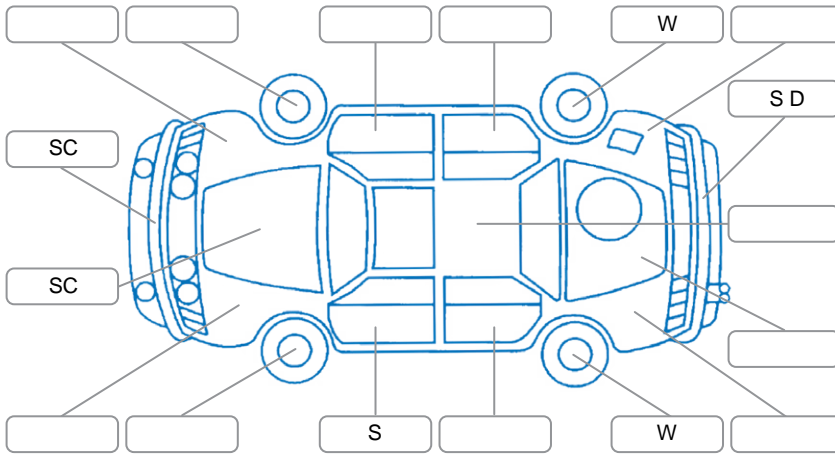

Report ID:	28,156,554	Version:	2
Created:	20 May 2026		

Make:	Volkswagen	Model:	Passat
Body Style:	Sedan	Year:	2010
Rego No.:	KKR277	Rego Expiry:	12 Jul 2026
WoF Expiry:	26 May 2027	Odometer:	173,150 Kms
Good No.:	28156554	VIN:	WVWZZZ3CZAE528129
Next Service:	183000	Service History:	No

Key
 S = Scratch R = Rust C = Crack * = Decals W = Significant scuffs
 D = Dent PT = Paint defect P = Pin dent SC = Stone Chips

Note: some defects and blemishes may not be displayed in the diagram

Body Inspection Comments