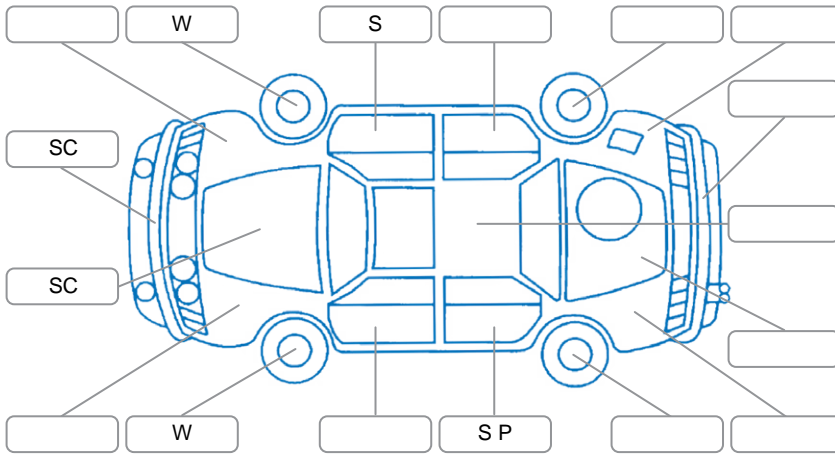

Report ID:	28,156,499	Version:	1
Created:	11 May 2026		

Make:	Volkswagen	Model:	T-Cross
Body Style:	SUV	Year:	2020
Rego No.:	MZF271	Rego Expiry:	06 Feb 2027
WoF Expiry:	16 Aug 2026	Odometer:	73,100 Kms
Good No.:	28156499	VIN:	WVGZZZC1ZLY110053
Next Service:	75000	Service History:	No

Key

S = Scratch R = Rust C = Crack * = Decals W = Significant scuffs
 D = Dent PT = Paint defect P = Pin dent SC = Stone Chips

Note: some defects and blemishes may not be displayed in the diagram

Body Inspection Comments

Conditions During Body Inspection

Under Carriage and Under Bonnet Inspection Comments

Interior Comments

Seats:	Good
Carpets:	Good
Panels:	Good
Dashboard:	Good

General Comments

Road Conditions During Test Drive	Dry
Engine Timing Mechanism	Timing Chain
Evidence of Cam Belt Replacement	<input type="checkbox"/> Yes <input type="checkbox"/> No Kms
Inspected by:	Phillip Russel-Waimotu
Published by:	Phillip Russel-Waimotu
Inspection Date:	11 May 2026