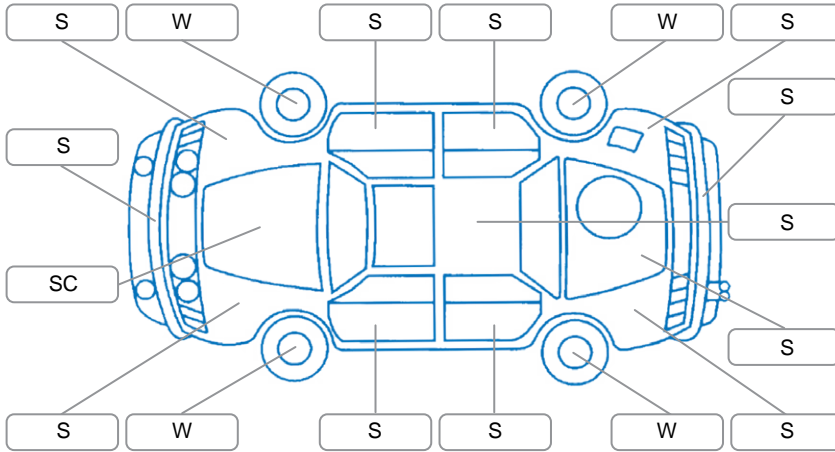

Report ID:	28,156,481	Version:	5
Created:	20 May 2026		

Make:	Ford	Model:	Territory
Body Style:	SUV	Year:	2015
Rego No.:	JBA677	Rego Expiry:	31 Aug 2026
WoF Expiry:	21 Jan 2027	Odometer:	153,738 Kms
Good No.:	28156481	VIN:	6FPAAAJGATFK78679
Next Service:	163742	Service History:	No

Key

S = Scratch R = Rust C = Crack * = Decals W = Significant scuffs
 D = Dent PT = Paint defect P = Pin dent SC = Stone Chips

Note: some defects and blemishes may not be displayed in the diagram

Body Inspection Comments