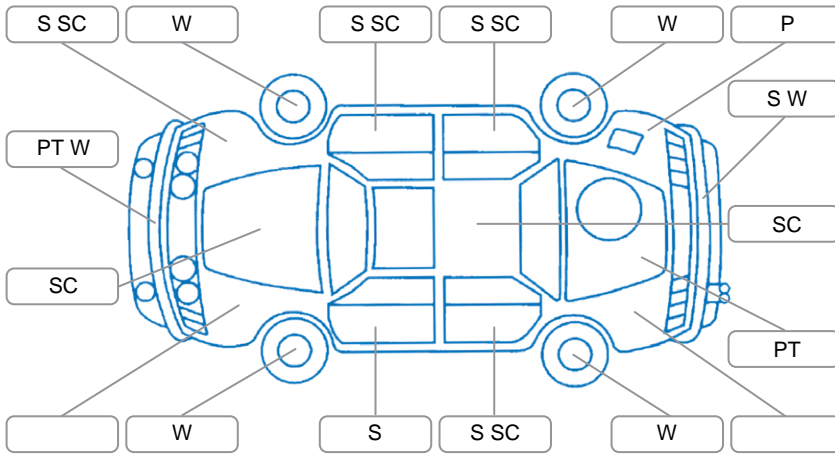

Report ID:	28,156,475	Version:	1
Created:	29 May 2026		

Make:	Toyota	Model:	Camry
Body Style:	Sedan	Year:	2006
Rego No.:	DPC58	Rego Expiry:	25 Apr 2027
WoF Expiry:	29 May 2027	Odometer:	161,027 Kms
Good No.:	28156475	VIN:	6T153BK400X005286
Next Service:	171,000 Kms	Service History:	No

### Key

S = Scratch    R = Rust    C = Crack    \* = Decals    W = Significant scuffs  
 D = Dent    PT = Paint defect    P = Pin dent    SC = Stone Chips

Note: some defects and blemishes may not be displayed in the diagram

### Body Inspection Comments

Rust in corner of left rear door

Conditions During Body Inspection

Dry