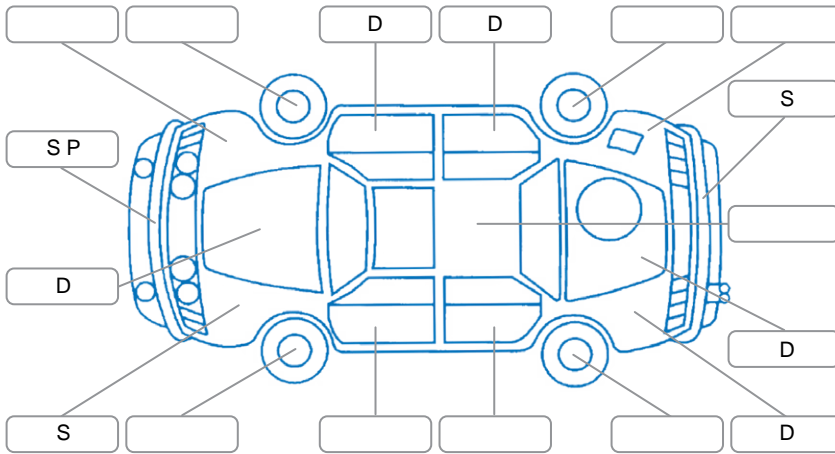

Key

S = Scratch R = Rust C = Crack * = Decals W = Significant scuffs
 D = Dent PT = Paint defect P = Pin dent SC = Stone Chips

Note: some defects and blemishes may not be displayed in the diagram

Body Inspection Comments

Conditions During Body Inspection: Dry

Under Carriage and Under Bonnet Inspection Comments

Interior Comments

Seats:	Good
Carpets:	Good
Panels:	Good
Dashboard:	Good

General Comments

Driver seat belt frayed,