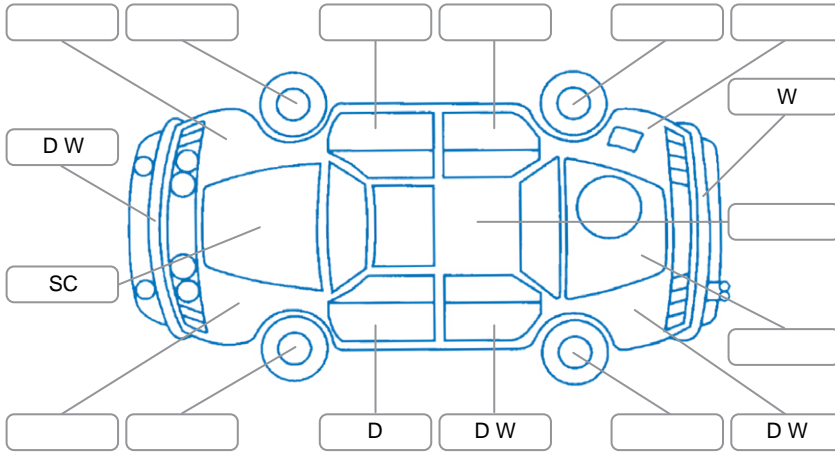

Report ID:	28,156,315	Version:	1
Created:	02 May 2026		

Make:	Toyota	Model:	Aqua
Body Style:	Hatchback	Year:	2014
Rego No.:	QYH544	Rego Expiry:	17 Jun 2026
WoF Expiry:	01 Jan 2027	Odometer:	93,256 Kms
Good No.:	28156315	VIN:	7AT0H65YX24405169
Next Service:	92,900	Service History:	No

**Key**

S = Scratch    R = Rust    C = Crack    \* = Decals    W = Significant scuffs  
 D = Dent    PT = Paint defect    P = Pin dent    SC = Stone Chips

Note: some defects and blemishes may not be displayed in the diagram

**Body Inspection Comments**

- Front bumper tow hook cover missing
- Right B pillar pin dent & scuff
- Poor paint repairs on front bumper

Conditions During Body Inspection: Dry

**Under Carriage and Under Bonnet Inspection Comments**

Oil seepage

**Interior Comments**

Seats:	Good
Carpets:	Good
Panels:	Good
Dashboard:	Good

**General Comments**

Road Conditions During Test Drive	Dry
Engine Timing Mechanism	Timing Chain
Evidence of Cam Belt Replacement	<input type="checkbox"/> Yes <input type="checkbox"/> No    Kms